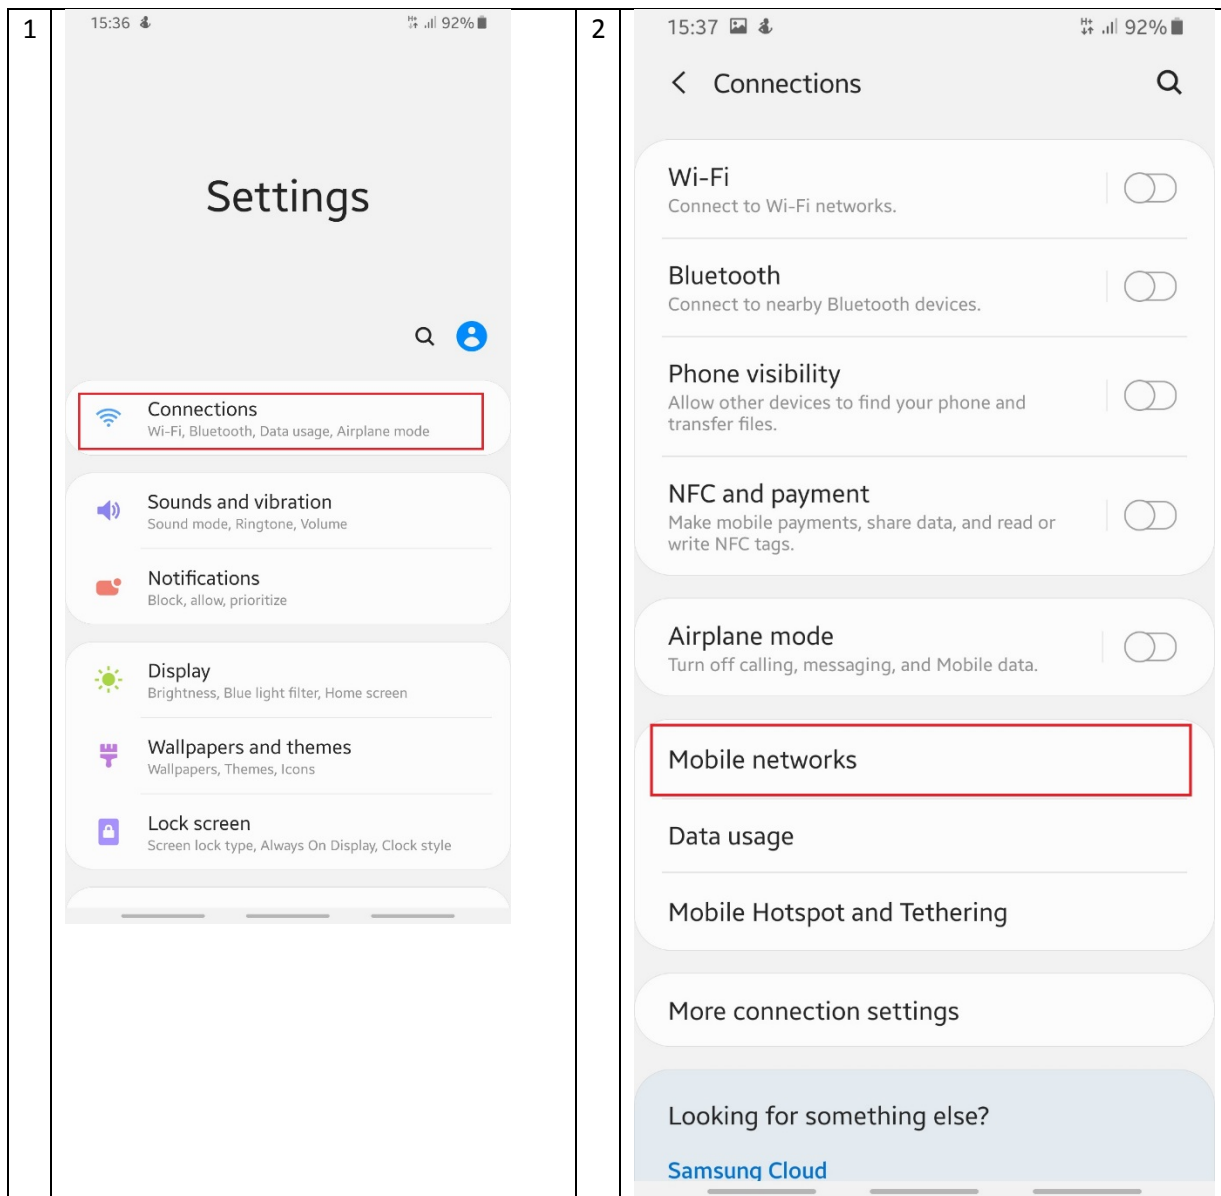

1. Touch Settings.
2. Touch Connections
3. Touch Mobile Networks.
4. Touch Access Point Names.
5. Press Add Menu key.
 - Touch Name.
 - Enter internet
 - Touch APN.
 - Enter internet
 - Touch APN Type.
 - Enter default
6. Select APN Protocol IPv4/IPv6 [Optional Step, for IPv4/IPv6 Dual stack support]
7. Press the Menu key and touch Save.

Your Internet have been saved.

3

15:37 92%

Mobile networks

Data roaming
Using mobile data while roaming may result in additional charges.

Network mode
4G/3G/2G (auto connect)

Access Point Names

Network operators
CYTAMOBILE-VODAFONE | CytaVoda